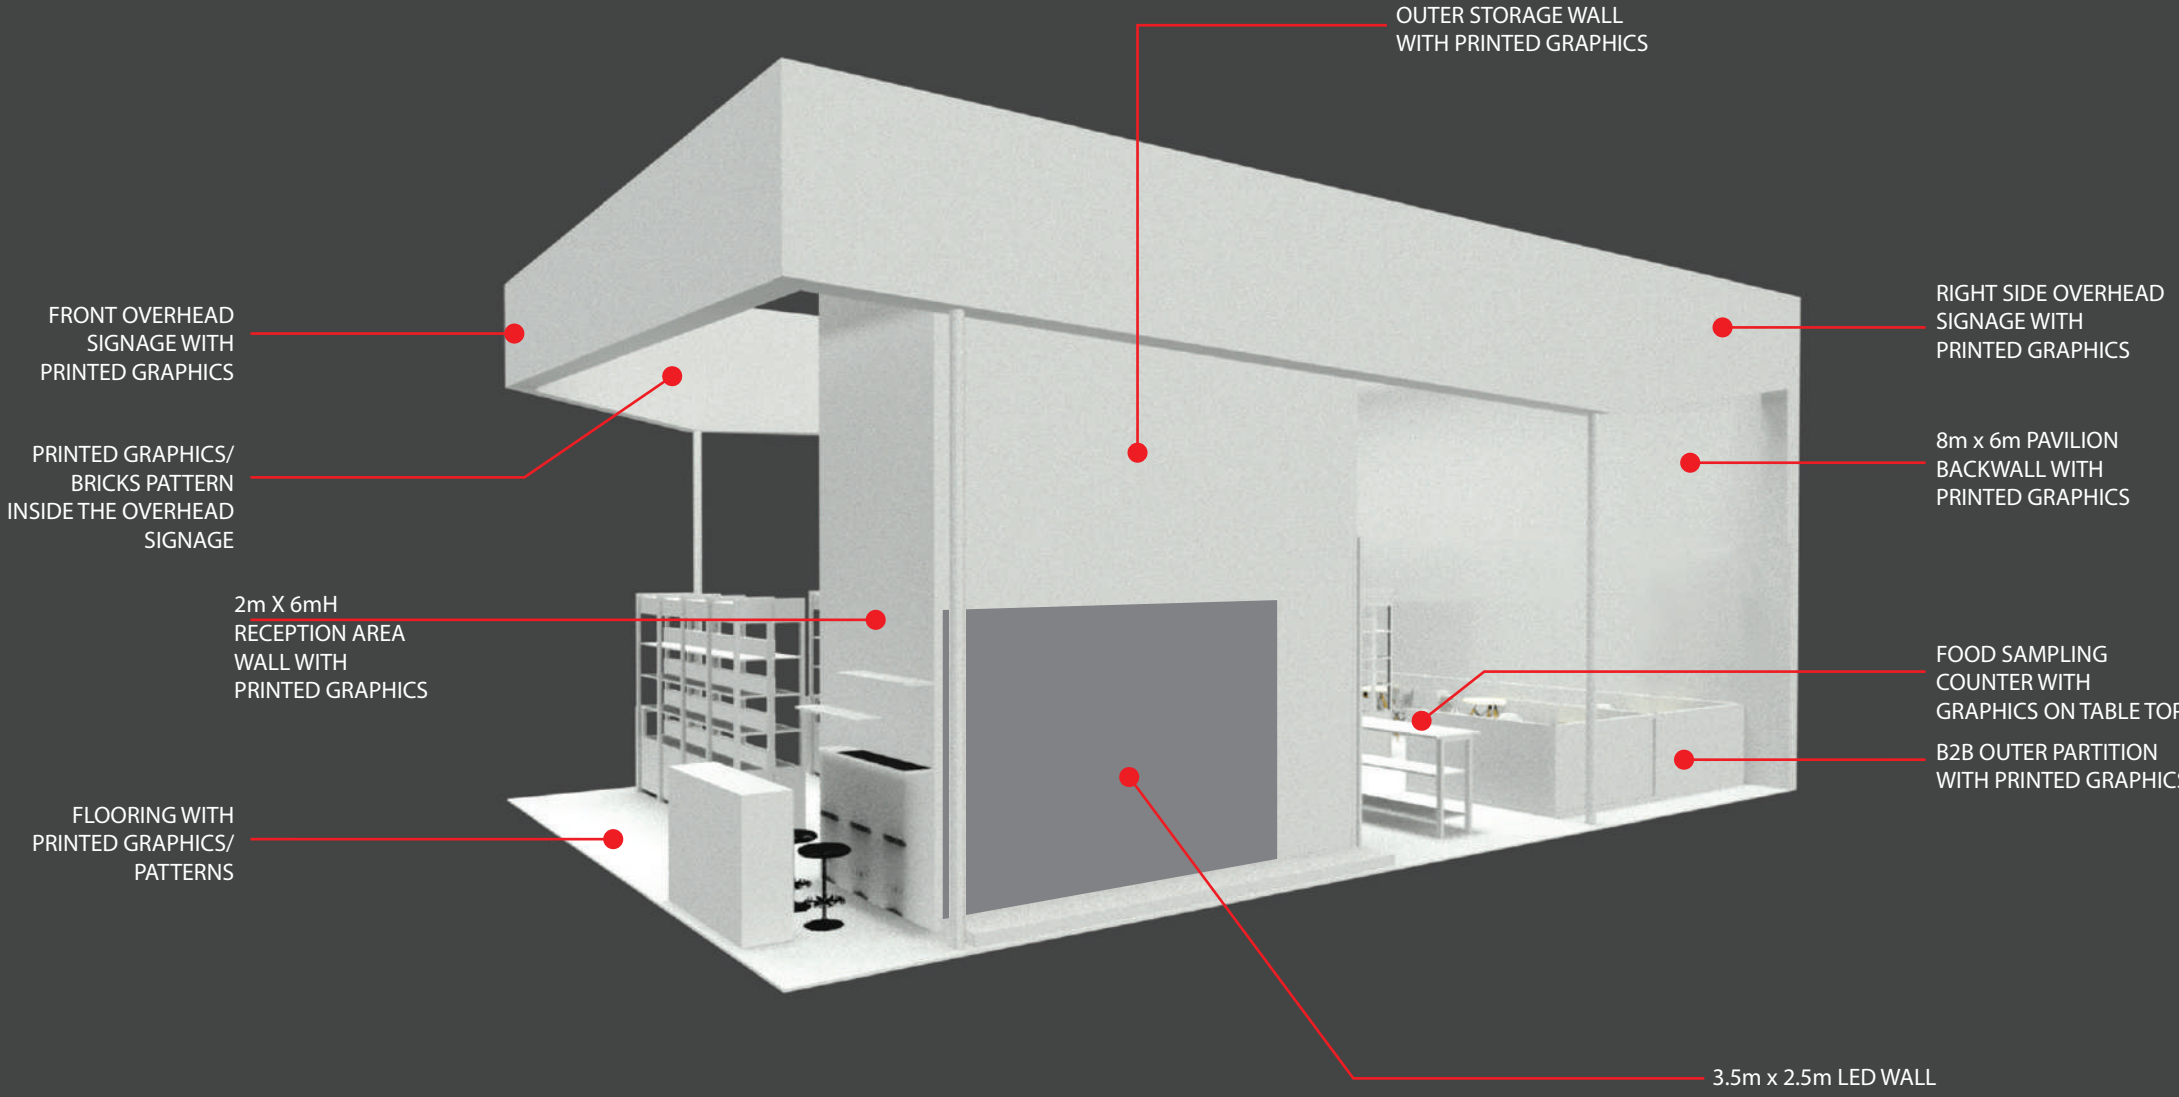

FRONT OVERHEAD
SIGNAGE WITH
PRINTED GRAPHICS

INTERIOR LED WALL
IN 2.5m x 3mH
(2.5m FROM FLOOR LINE)

2m X 6mH
RECEPTION AREA
WALL WITH
PRINTED GRAPHICS

1.6m X 0.4m X 1.1mH
RECEPTION COUNTER
WITH CABINET

CIIE PHILIPPINE PAVILION

LEFT SIDE PERSPECTIVE VIEW

CIIE PHILIPPINE PAVILION

FOOD SAMPLING INTERIOR VIEW

STORAGE WALL WITH WINDOW FOR FOOD SAMPLING (WITH PRINTED GRAPHICS)

FOOD SAMPLING WINDOW

PRINTED GRAPHICS/ BRICKS PATTERN INSIDE THE OVERHEAD SIGNAGE

INTERIOR LED WALL IN 2.5m x 3mH (2.5m FROM FLOOR LINE)

STORAGE WALL WITH PRINTED GRAPHICS

FLOORING WITH PRINTED GRAPHICS/ PATTERNS

FOOD SAMPLING COUNTER WITH GRAPHICS ON TABLE TOP