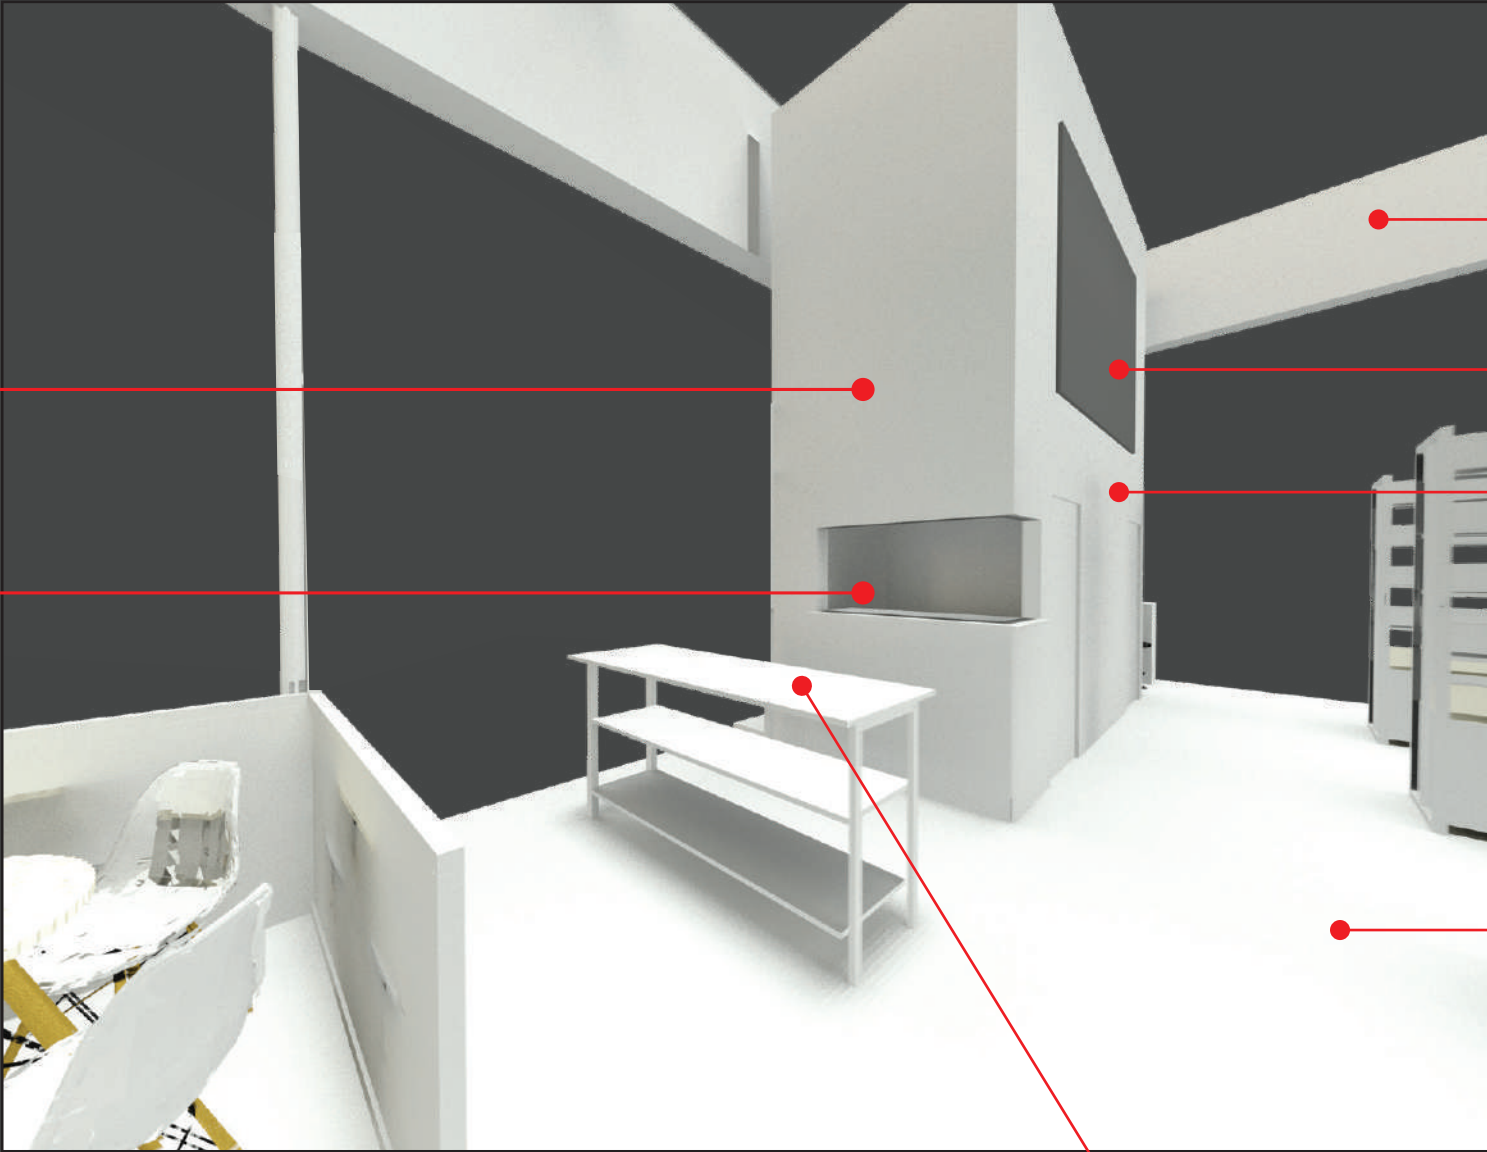

FRONT OVERHEAD
SIGNAGE WITH
PRINTED GRAPHICS

INTERIOR LED WALL
IN 2.5m x 3mH
(2.5m FROM FLOOR LINE)

2m X 6mH
RECEPTION AREA
WALL WITH
PRINTED GRAPHICS

1.6m X 0.4m X 1.1mH
RECEPTION COUNTER
WITH CABINET

CIIE PHILIPPINE PAVILION

LEFT SIDE PERSPECTIVE VIEW

CIIE PHILIPPINE PAVILION

FOOD SAMPLING INTERIOR VIEW

STORAGE WALL WITH WINDOW FOR FOOD SAMPLING (WITH PRINTED GRAPHICS)

FOOD SAMPLING WINDOW

PRINTED GRAPHICS/ BRICKS PATTERN INSIDE THE OVERHEAD SIGNAGE

INTERIOR LED WALL IN 2.5m x 3mH (2.5m FROM FLOOR LINE)

STORAGE WALL WITH PRINTED GRAPHICS

FLOORING WITH PRINTED GRAPHICS/ PATTERNS

FOOD SAMPLING COUNTER WITH GRAPHICS ON TABLE TOP