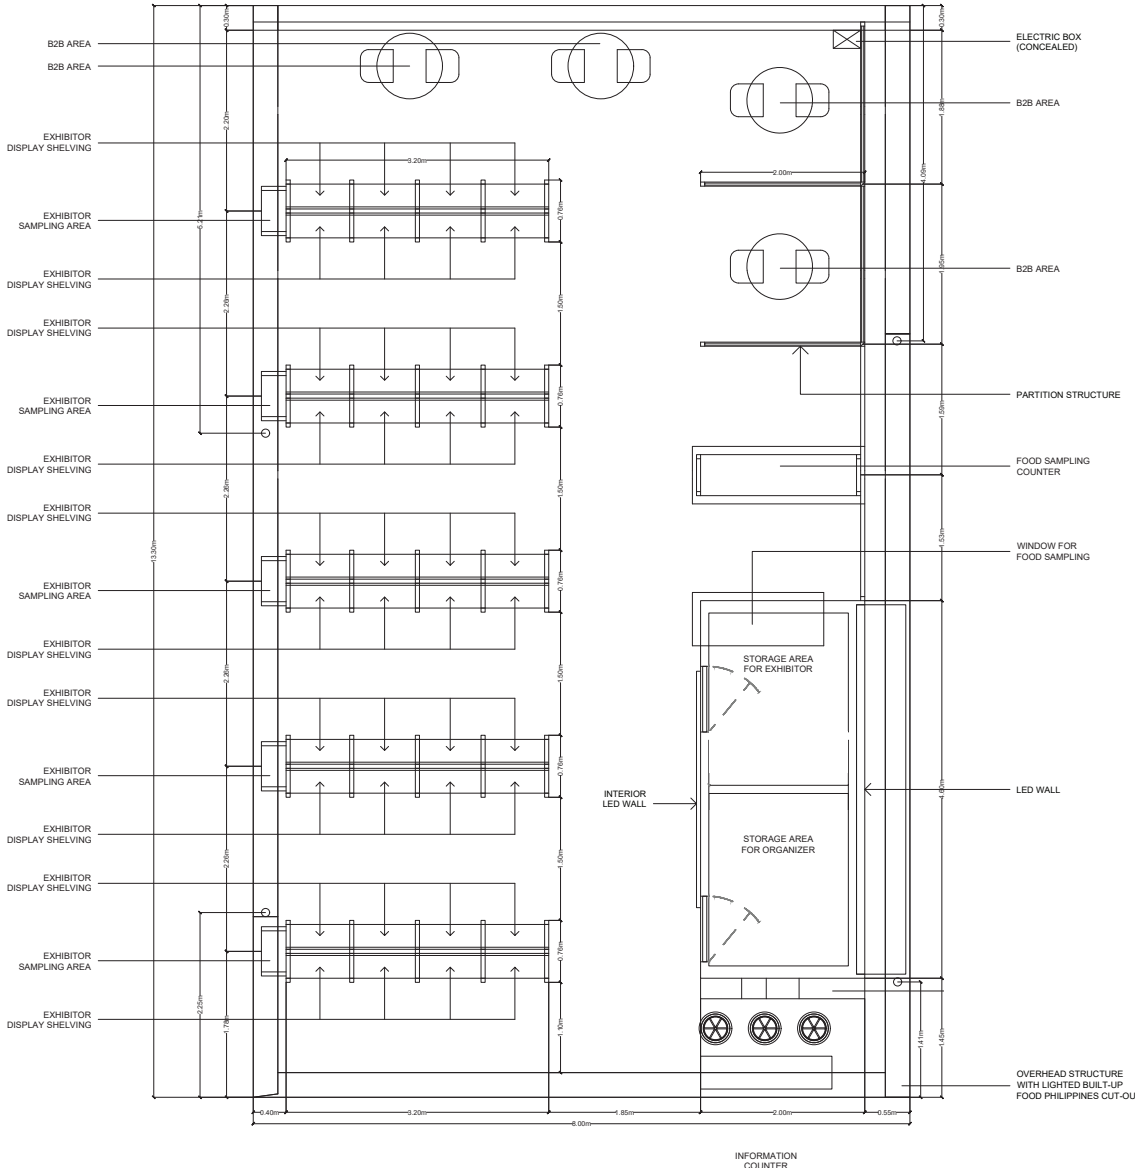

CIIE PHILIPPINE PAVILION
PERSPECTIVE VIEWS WITH DETAILS

CIIE PHILIPPINE PAVILION

RIGHT SIDE PERSPECTIVE VIEW

CIIE PHILIPPINE PAVILION

RIGHT SIDE PERSPECTIVE VIEW

PRINTED GRAPHICS/
BRICKS PATTERN
INSIDE THE OVERHEAD
SIGNAGE

LEFT SIDE OVERHEAD
SIGNAGE WITH
PRINTED GRAPHICS

8m x 6m PAVILION
BACKWALL WITH
PRINTED GRAPHICS

EXHIBITOR SHELIVING UNIT
WITH GRAPHICS FOR COMPANY NAMES
AND GRAPHICS FOR TABLE TOP QR CODES

EXHIBITOR SAMPLING
TABLE IN PAINT FINISH

FRONT OVERHEAD
SIGNAGE WITH
PRINTED GRAPHICS

INTERIOR LED WALL
IN 2.5m x 3mH
(2.5m FROM FLOOR LINE)

2m X 6mH
RECEPTION AREA
WALL WITH
PRINTED GRAPHICS

1.6m X 0.4m X 1.1mH
RECEPTION COUNTER
WITH CABINET

CIIE PHILIPPINE PAVILION

INTERIOR LED WALL IN 2.5m x 3mH (2.5m FROM FLOOR LINE)

STORAGE WALL WITH PRINTED GRAPHICS

FLOORING WITH PRINTED GRAPHICS/ PATTERNS

FOOD SAMPLING COUNTER WITH GRAPHICS ON TABLE TOP