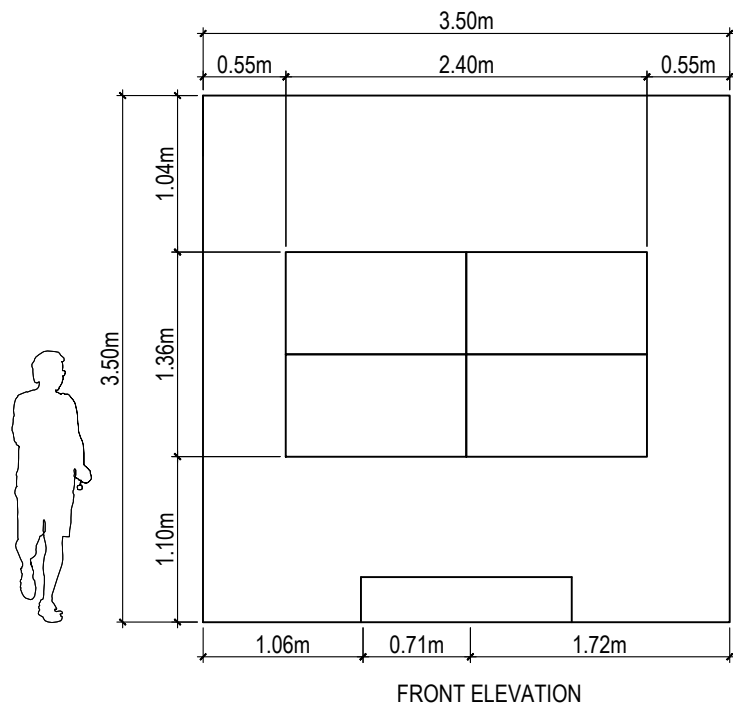

| | | | |
|---|---|------------------------------------|---------------------------------|
|  EXHIBITION DESIGN DIVISION | PROJECT: AMBIENTE 2023 | SHEET CONTENTS: WORKING DRAWING | |
| | TITLE: DESIGN PHILIPPINES - FOYER DESIGN - WORKING DRAWING | DATE / TIME: DECEMBER 27, 2022 | LOCATION: FRANKFURT, GERMANY |

| | | | |
|---|---|-----------------|-----------|
|  EXHIBITION DESIGN DIVISION | PROJECT: AMBIENTE 2023 | SHEET CONTENTS: | |
| | TITLE: DESIGN PHILIPPINES - WORKING DRAWING | WORKING DRAWING | |
| DATE / TIME: DECEMBER 27, 2022 | LOCATION: FRANKFURT, GERMANY | SHEET NO.: 2 | REVISION: |