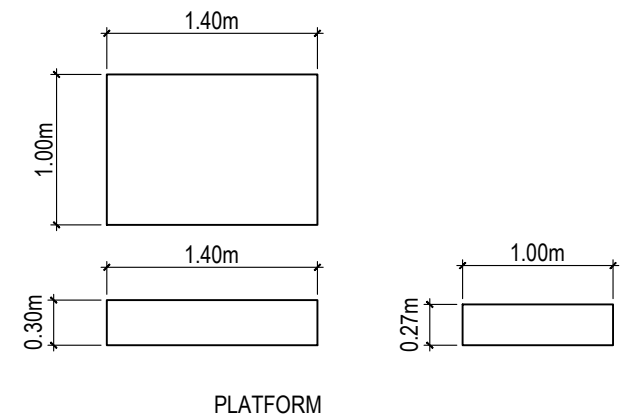

| | | | |
|---|---|-----------------|-----------|
|  EXHIBITION DESIGN DIVISION | PROJECT: AMBIENTE 2023 | SHEET CONTENTS: | |
| | TITLE: DESIGN PHILIPPINES - WORKING DRAWING | WORKING DRAWING | |
| DATE / TIME: DECEMBER 27, 2022 | LOCATION: FRANKFURT, GERMANY | SHEET NO.: 2 | REVISION: |