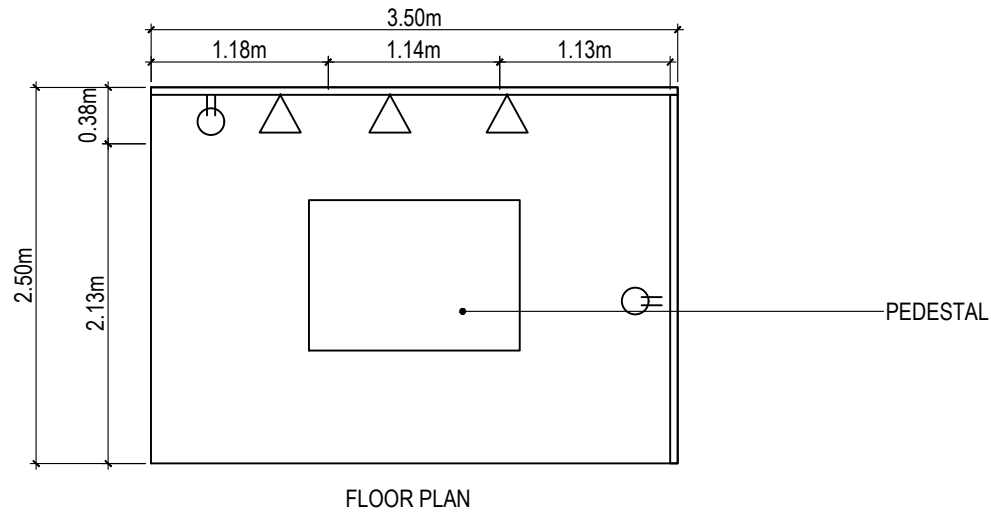

| | | | |
|---|---|-----------------|-----------|
|  EXHIBITION DESIGN DIVISION | PROJECT: AMBIENTE 2023 | SHEET CONTENTS: | |
| | TITLE: DESIGN PHILIPPINES - WORKING DRAWING | WORKING DRAWING | |
| DATE / TIME: DECEMBER 27, 2022 | LOCATION: FRANKFURT, GERMANY | SHEET NO.: 2 | REVISION: |