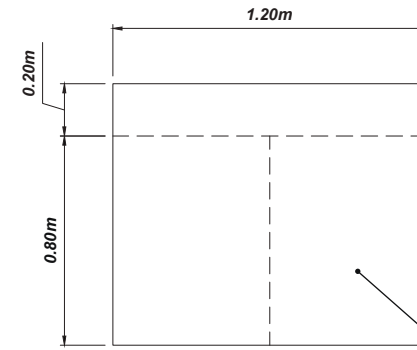

3/4" Plywood painted in
Pantone 382 U Solid
Uncoated

LOCKABLE
CABINET

	PROJECT:	GULFOOD 2023	CONTENT:	DETAILS	
	TITLE:	PHILIPPINE PAVILION	DESIGNER:	MIR	
DATE:	12/30/2022	REVISION:	00	LOCATION:	DUBAI WORLD TRADE CENTER
				SHEET NO.:	16