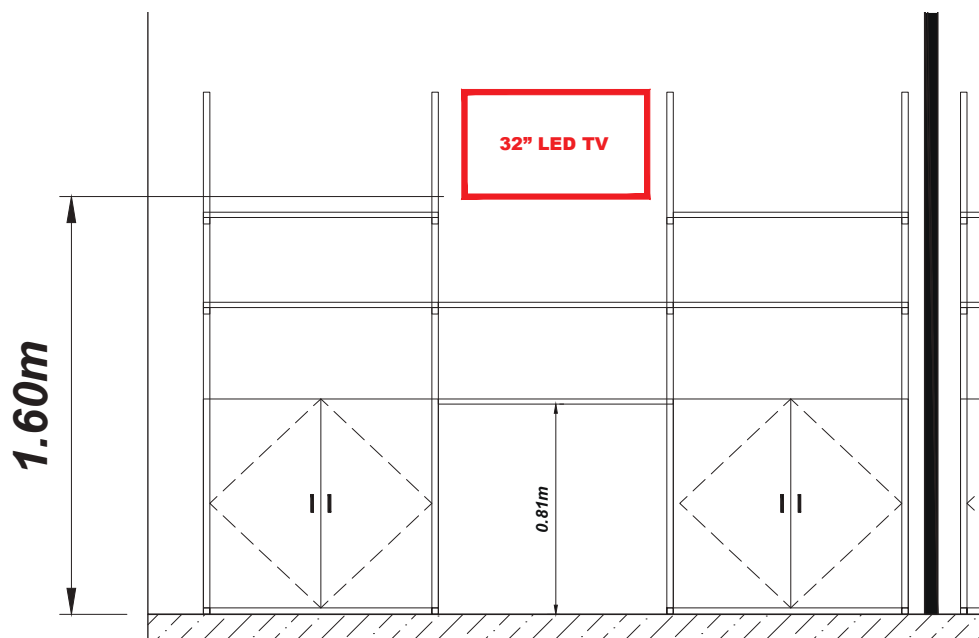

LETTER CUT-OUT
2 UNITS

LETTER CUT-OUT
Backlit PVC cut-out
10.31m x 1.48m x 4" THK

Painted in Pantone
7549 U Solid Uncoated

32" LED TV
1 UNIT

	PROJECT:	GULFOOD 2023	CONTENT:	DETAILS	
	TITLE:	PHILIPPINE PAVILION	DESIGNER:	MIR	
DATE:	12/30/2022	REVISION:	00	LOCATION:	DUBAI WORLD TRADE CENTER
				SHEET NO.:	17