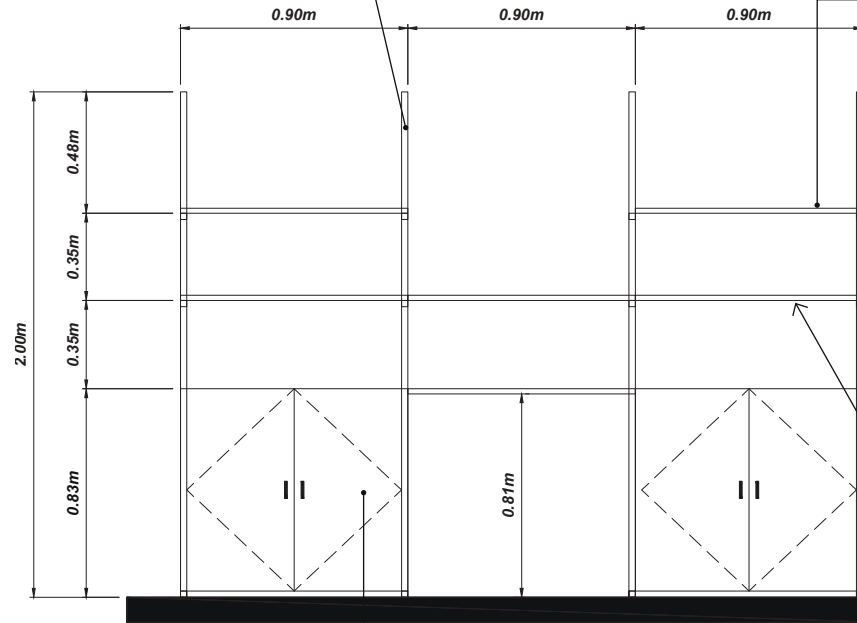

ELEVATION VIEW
DIGITAL BOOTH PRODUCT DISPLAY DETAIL

1" X 1" 1.5MM THK SQUARE TUBE
Hollow Metal painted in Pantone 382 U Solid Uncoated

3/4" Plywood painted in Pantone 382 U Solid Uncoated

LOCKABLE CABINET

3/4" Plywood painted in Pantone 382 U Solid Uncoated

1" X 1" 1.5MM THK SQUARE TUBE
Hollow Metal painted in Pantone 382 U Solid Uncoated

3/4" Plywood Shelves with LED lighting

	PROJECT:	GULFOOD 2023	CONTENT:	DETAILS	
	TITLE:	PHILIPPINE PAVILION	DESIGNER:	MIR	
DATE:	12/30/2022	REVISION:	00	LOCATION:	DUBAI WORLD TRADE CENTER
				SHEET NO.:	15