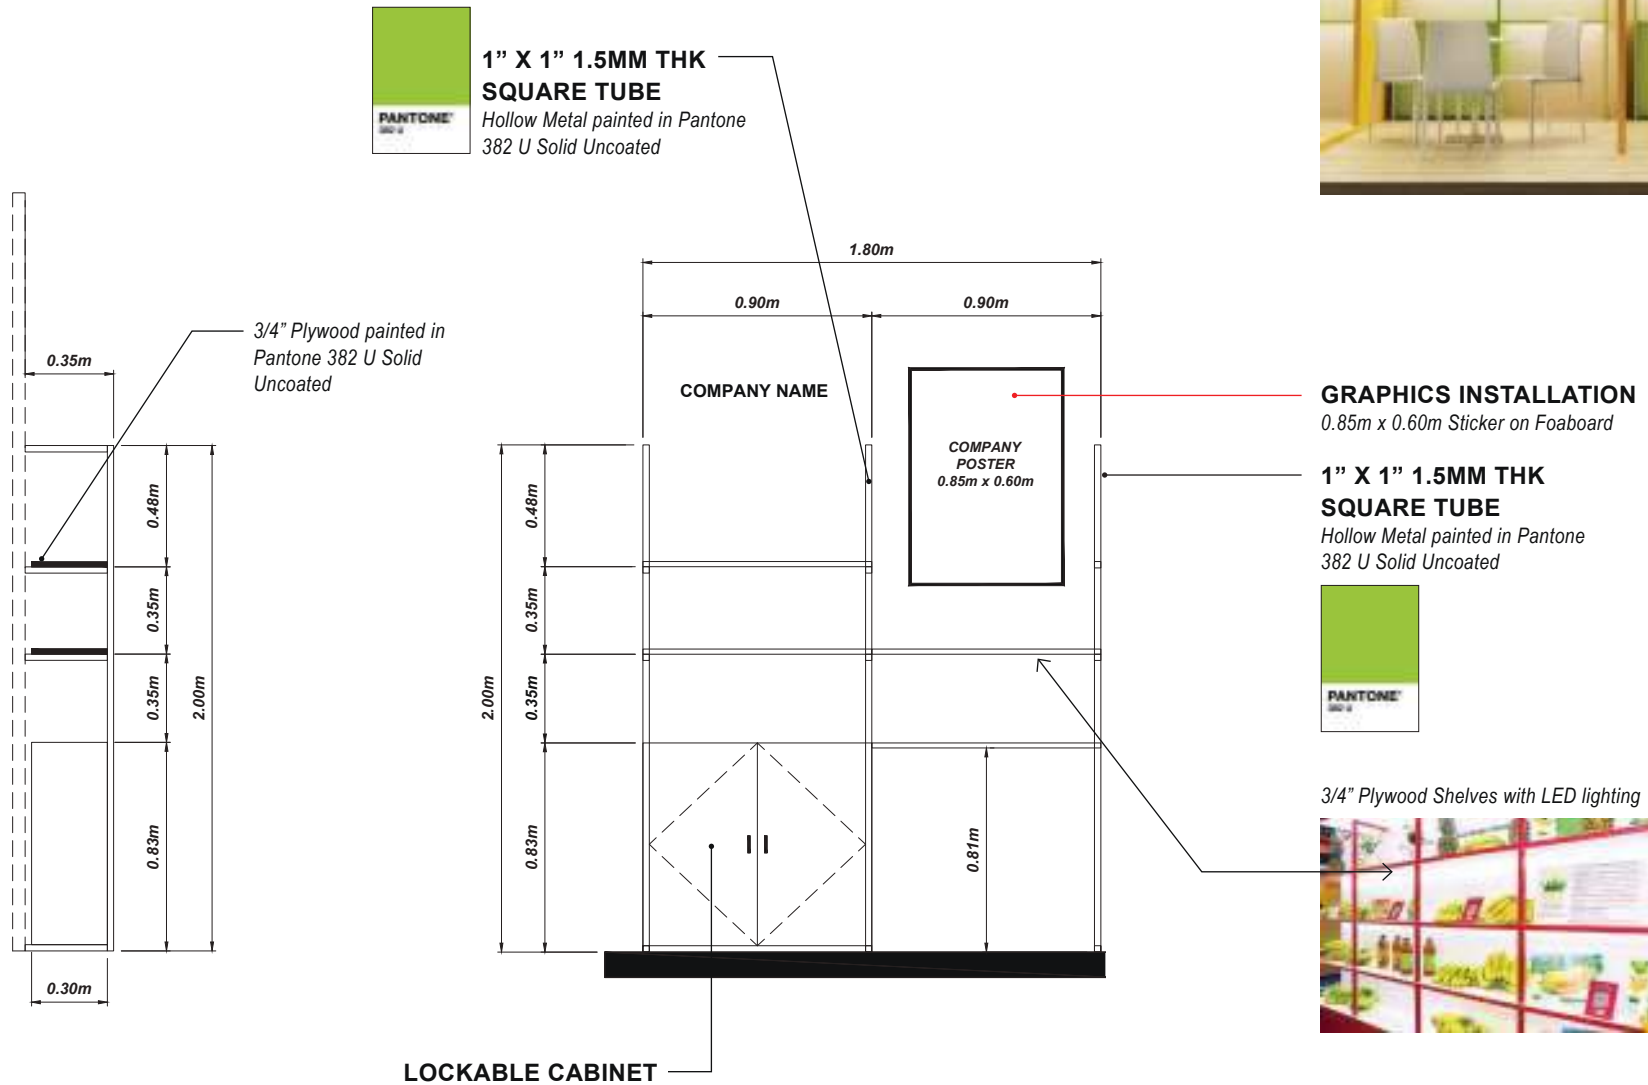

6 SQ.M. BOOTH

GRAPHICS INSTALLATION
0.85m x 0.60m Sticker on Foaboard

1" X 1" 1.5MM THK SQUARE TUBE
Hollow Metal painted in Pantone 382 U Solid Uncoated

3/4" Plywood Shelves with LED lighting