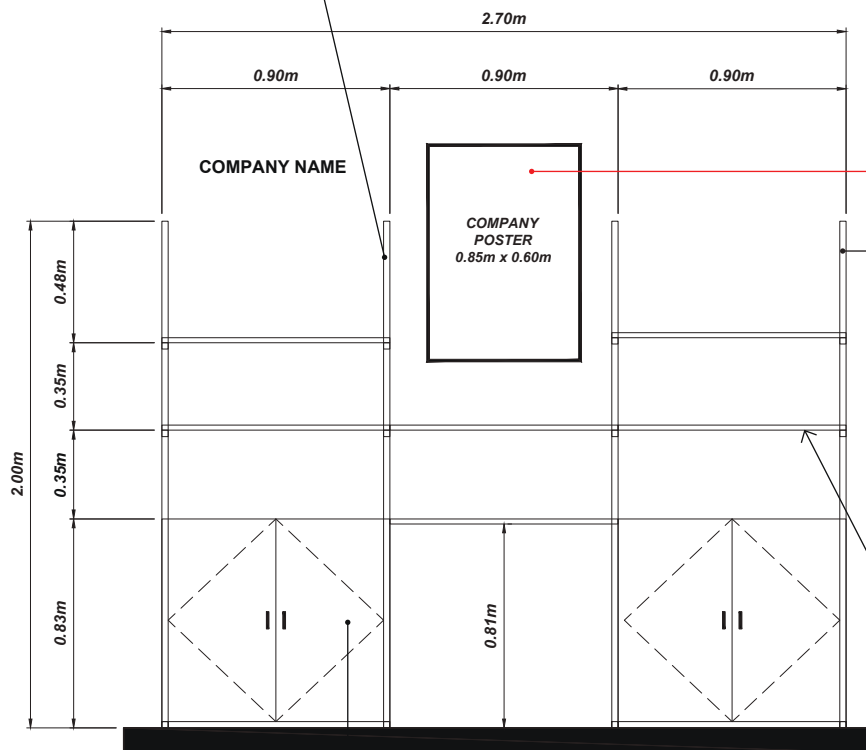

9 SQ.M. BOOTH

1" X 1" 1.5MM THK SQUARE TUBE
 Hollow Metal painted in Pantone 382 U Solid Uncoated

GRAPHICS INSTALLATION
 0.85m x 0.60m Sticker on Foaboard

1" X 1" 1.5MM THK SQUARE TUBE
 Hollow Metal painted in Pantone 382 U Solid Uncoated