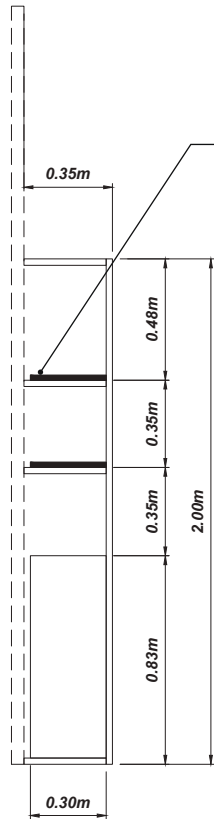

9 SQ.M. BOOTH

1" X 1" 1.5MM THK SQUARE TUBE
 Hollow Metal painted in Pantone 382 U Solid Uncoated

GRAPHICS INSTALLATION
 0.85m x 0.60m Sticker on Foaboard

1" X 1" 1.5MM THK SQUARE TUBE
 Hollow Metal painted in Pantone 382 U Solid Uncoated

6 SQ.M. BOOTH

GRAPHICS INSTALLATION
 0.85m x 0.60m Sticker on Foaboard

1" X 1" 1.5MM THK SQUARE TUBE
 Hollow Metal painted in Pantone 382 U Solid Uncoated

3/4" Plywood Shelves with LED lighting

	PROJECT:	GULFOOD 2023	CONTENT:	DETAILS	
	TITLE:	PHILIPPINE PAVILION	DESIGNER:	MIR	
DATE:	12/30/2022	REVISION:	00	LOCATION:	DUBAI WORLD TRADE CENTER
			SHEET NO.:	14	

ELEVATION VIEW
DIGITAL BOOTH PRODUCT DISPLAY DETAIL

1" X 1" 1.5MM THK SQUARE TUBE
 Hollow Metal painted in Pantone 382 U Solid Uncoated

3/4" Plywood painted in Pantone 382 U Solid Uncoated

LOCKABLE CABINET