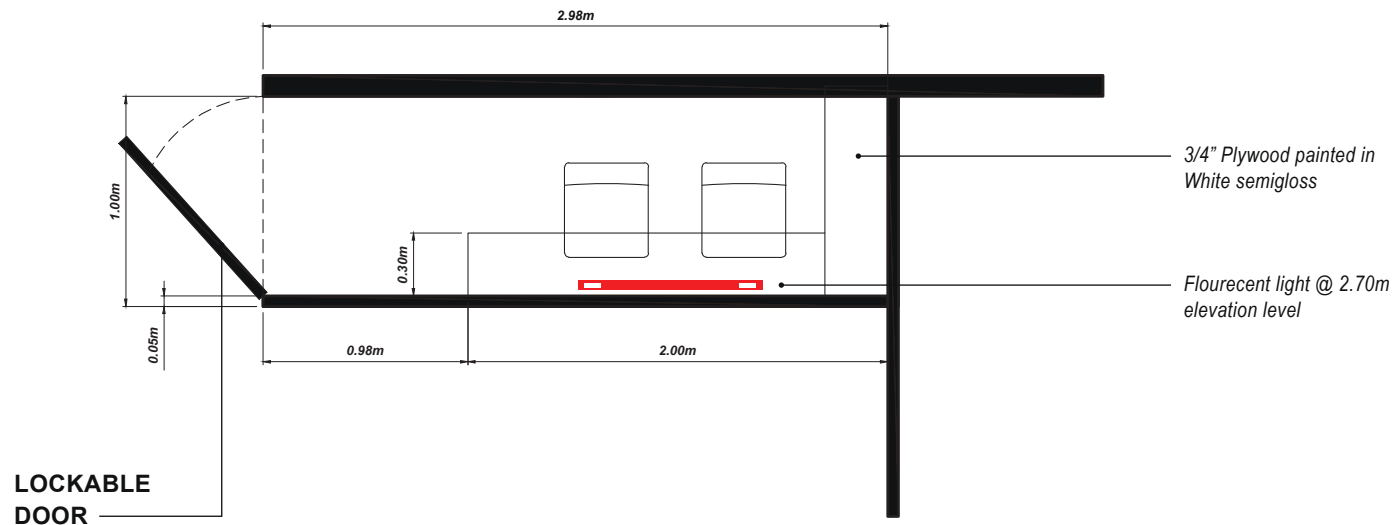

LETTER CUT-OUT
2 UNITS

LETTER CUT-OUT
Backlit PVC cut-out
10.31m x 1.48m x 4" THK

Painted in Pantone
7549 U Solid Uncoated

32" LED TV
1 UNIT

	PROJECT:	GULFOOD 2023	CONTENT:	DETAILS	
	TITLE:	PHILIPPINE PAVILION	DESIGNER:	MIR	
DATE:	12/30/2022	REVISION:	00	LOCATION:	DUBAI WORLD TRADE CENTER
				SHEET NO.:	17