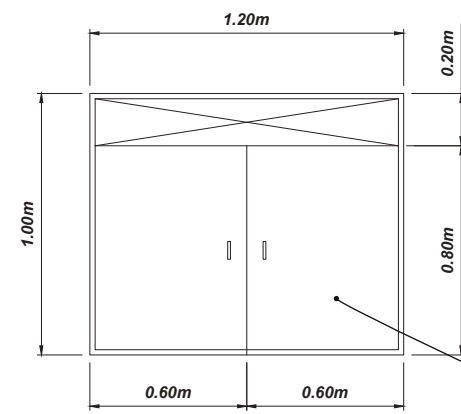

3/4" Plywood painted in
Pantone 382 U Solid
Uncoated

LOCKABLE
CABINET

	PROJECT:	GULFOOD 2023	CONTENT:	DETAILS	
	TITLE:	PHILIPPINE PAVILION	DESIGNER:	MIR	
DATE:	12/30/2022	REVISION:	00	LOCATION:	DUBAI WORLD TRADE CENTER
				SHEET NO.:	16