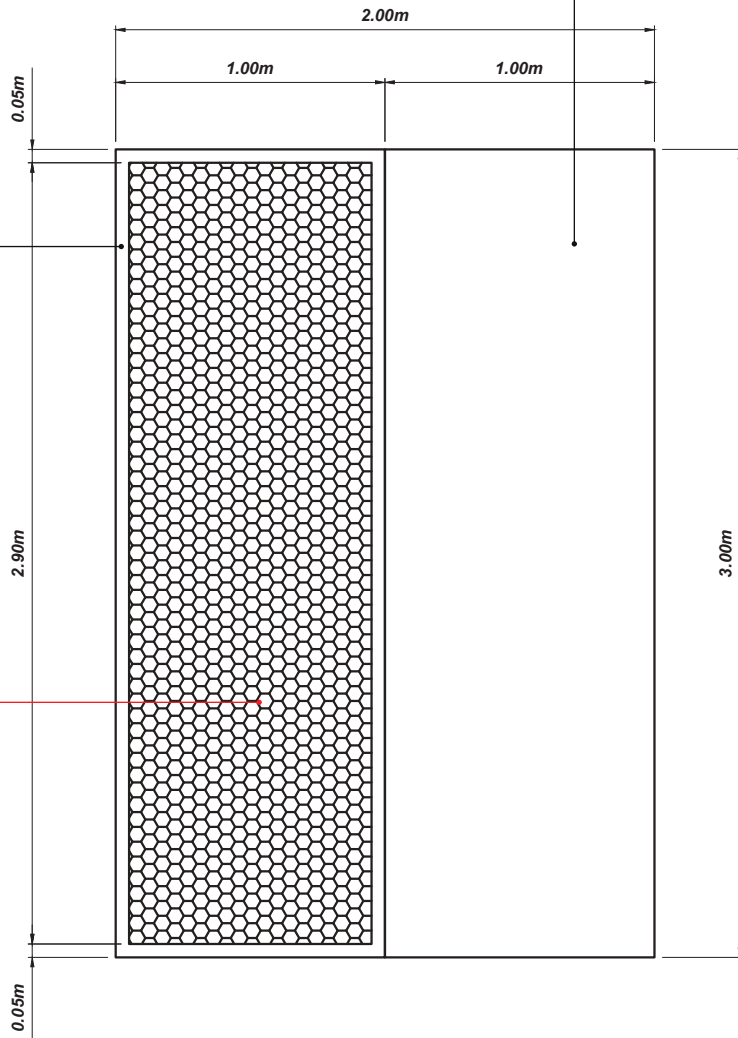

BOOTH PARTITION
16 UNITS

2" x 2" SQUARE TUBE
framing cladded with 1/2" THK
plywood painted Pantone
7549U Solid Uncoated

2" X 2" 1.5MM THK
SQUARE TUBE
Hollow Metal with Honeycomb
grill mesh painted in Pantone
7549 U Solid Uncoated

HONEYCOMB
GRILL MESH