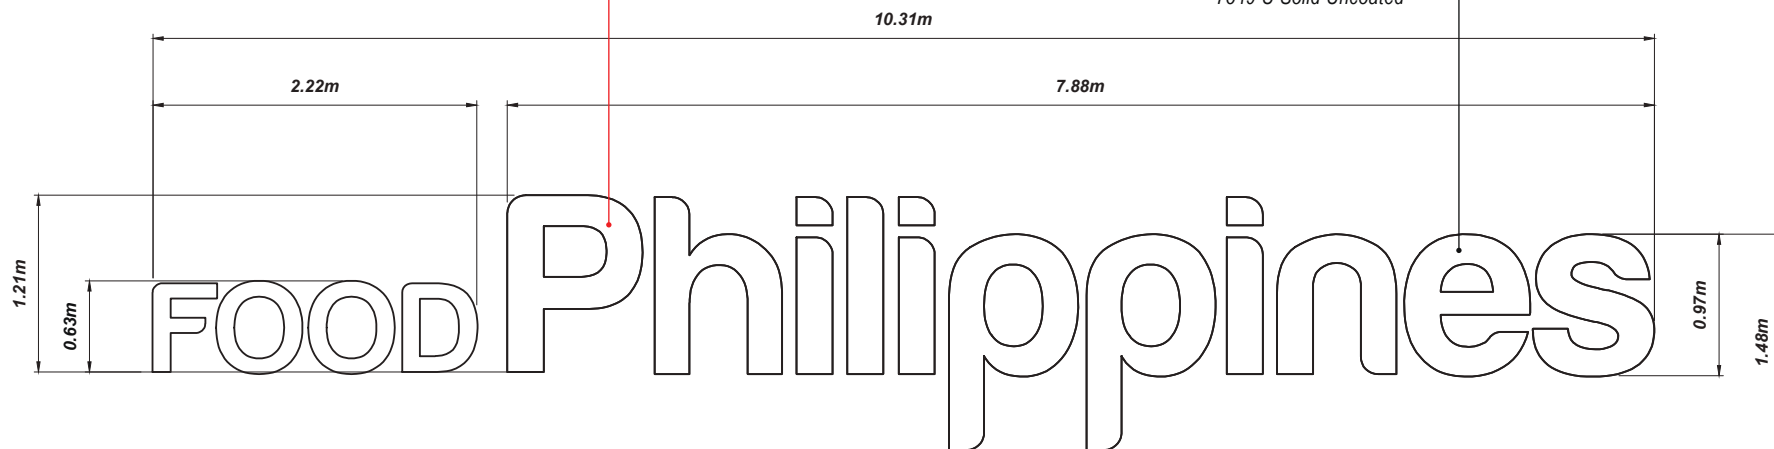

LETTER CUT-OUT
2 UNITS

LETTER CUT-OUT
Backlit PVC cut-out
10.31m x 1.48m x 4" THK

Painted in Pantone
7549 U Solid Uncoated

32" LED TV
1 UNIT