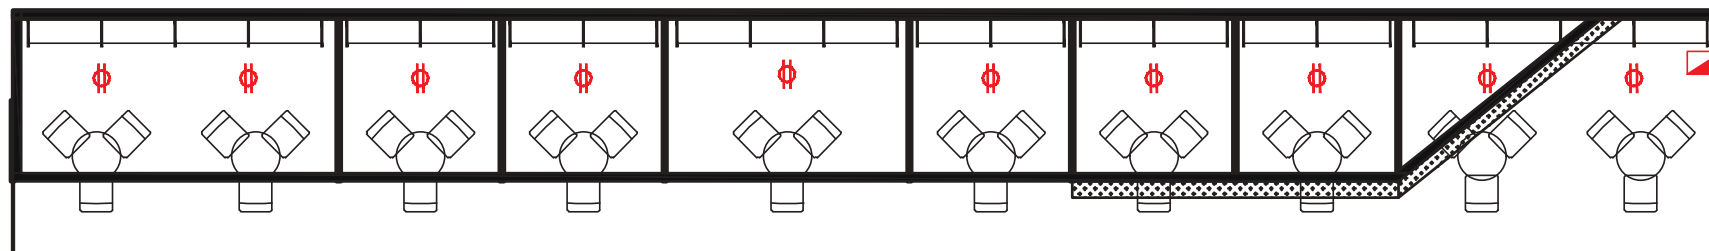

50W WARM WHITE FLOOD LIGHT @ Typical Elevation Level - 4.80m

20W WARM WHITE SPOTLIGHT @ Typical Elevation Level - 3.00m

20W WARM WHITE SPOTLIGHT @ Typical Elevation Level - 2.70m

	PROJECT: GULFOOD 2023	CONTENT: DETAILS
	TITLE: PHILIPPINE PAVILION	DESIGNER: MIR
DATE: 12/30/2022	REVISION: 00	LOCATION: DUBAI WORLD TRADE CENTER
		SHEET NO: 19

LIGHTING CLUSTER B

**NOTE: TABLES & CHAIR ARE NOT SHOWN FOR CLARITY

18 UNITS
50W WARM WHITE FLOOD LIGHT

38 UNITS
20W WARM WHITE SPOTLIGHT

1 UNIT
FLOURECENT LIGHT

	PROJECT:	GULFOOD 2023	CONTENT:	DETAILS	
	TITLE:	PHILIPPINE PAVILION	DESIGNER:	MIR	
DATE:	12/30/2022	REVISION:	00	LOCATION:	DUBAI WORLD TRADE CENTER
				SHEET NO.:	20

OUTLETS AND BREAKERS CLUSTER A & CLUSTER B

**NOTE: TABLES & CHAIR
ARE NOT SHOWN FOR CLARITY

 2 UNITS
CIRCUIT BREAKER - CONTRACTOR
TO PROVIDE RATING

 22 UNITS
3 GANG CONVENIENCE
OUTLET

CLUSTER A

CLUSTER B

 CDEM EXHIBITION AND DESIGN DIVISION	PROJECT:	GULFOOD 2023	CONTENT:	DETAILS	
	TITLE:	PHILIPPINE PAVILION	DESIGNER:	MIR	
DATE:	12/30/2022	REVISION:	00	LOCATION:	DUBAI WORLD TRADE CENTER
				SHEET NO.:	21