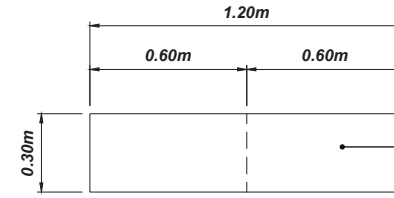

RECEPTION COUNTER
1 UNIT

Counter top painted in
Pantone 7549 U Solid
Uncoated