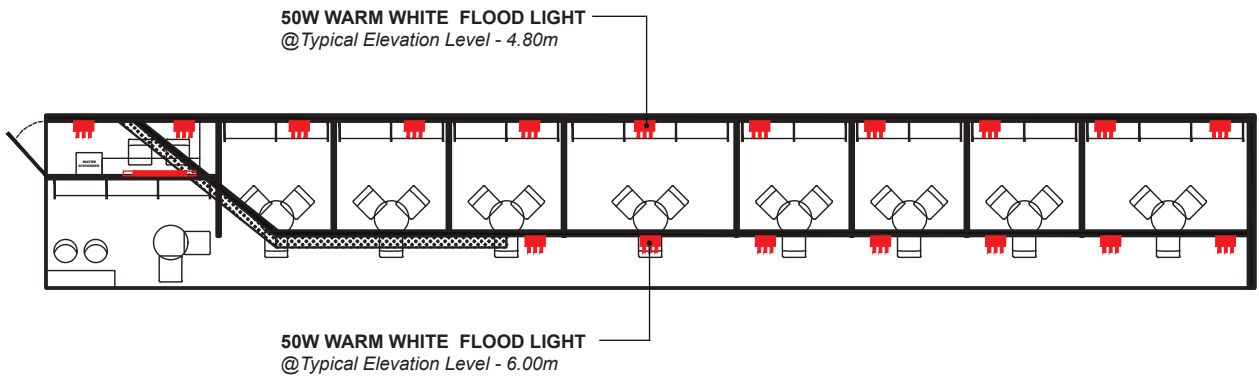

LIGHTING CLUSTER B

**NOTE: TABLES & CHAIR ARE NOT SHOWN FOR CLARITY

18 UNITS
50W WARM WHITE FLOOD LIGHT

38 UNITS
20W WARM WHITE SPOTLIGHT

1 UNIT
FLOURECENT LIGHT

	PROJECT:	GULFOOD 2023	CONTENT:	DETAILS	
	TITLE:	PHILIPPINE PAVILION	DESIGNER:	MIR	
DATE:	12/30/2022	REVISION:	00	LOCATION:	DUBAI WORLD TRADE CENTER
				SHEET NO.:	20