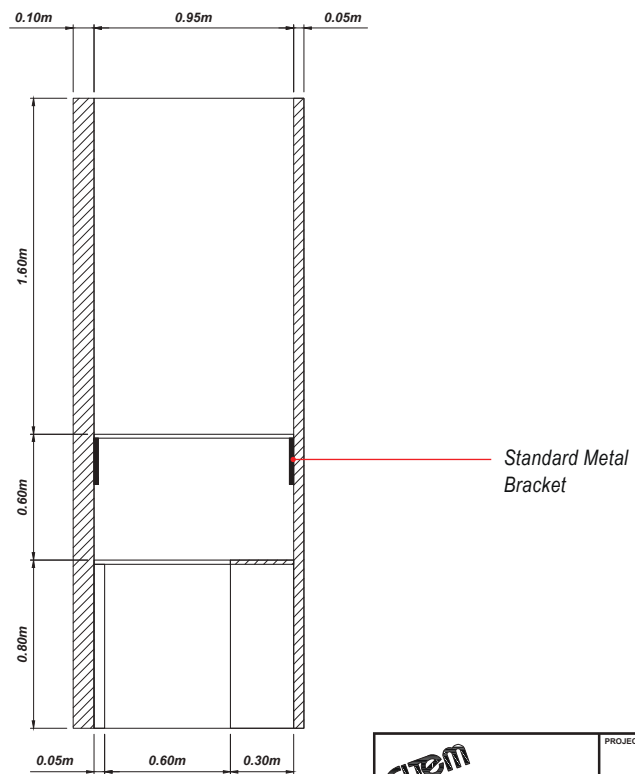

PROJECT:	GULFOOD 2023	CONTENT:	DETAILS			
	TITLE:	PHILIPPINE PAVILION	DESIGNER:	MIR			
DATE:	12/30/2022	REVISION:	00	LOCATION:	DUBAI WORLD TRADE CENTER	SHEET NO.:	18