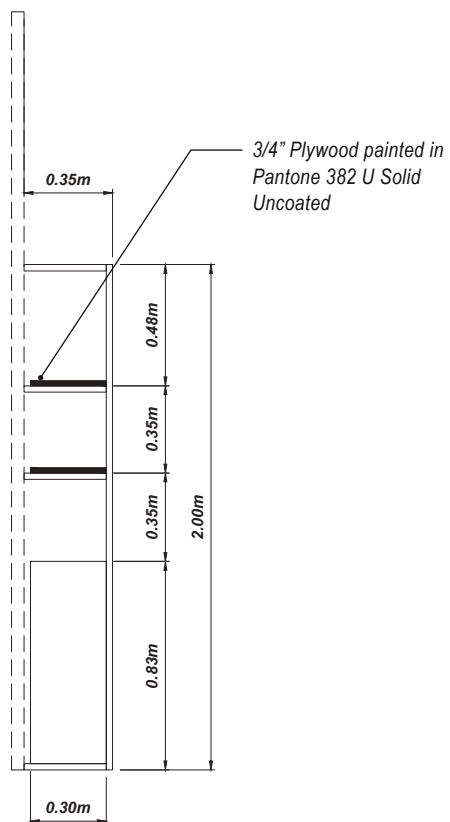

9 SQ.M. BOOTH

1" X 1" 1.5MM THK SQUARE TUBE
 Hollow Metal painted in Pantone 382 U Solid Uncoated

GRAPHICS INSTALLATION
 0.85m x 0.60m Sticker on Foaboard

1" X 1" 1.5MM THK SQUARE TUBE
 Hollow Metal painted in Pantone 382 U Solid Uncoated