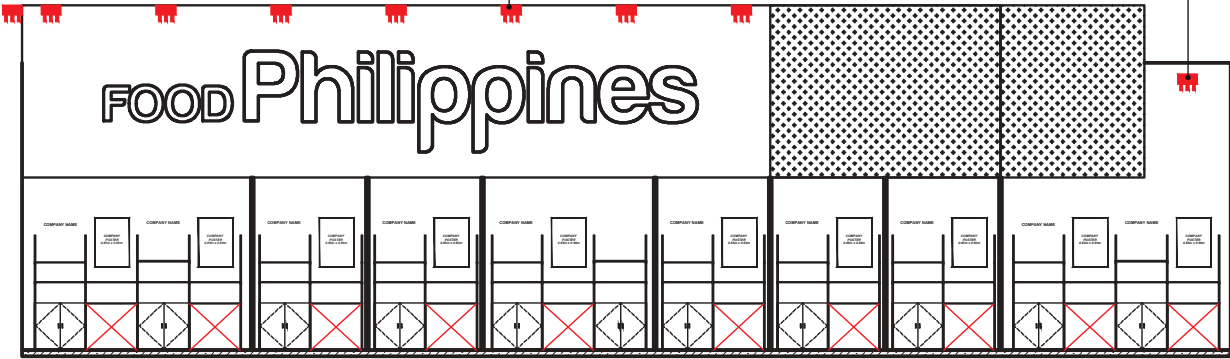

19 UNITS
50W WARM WHITE FLOOD LIGHT

35 UNITS
20W WARM WHITE SPOTLIGHT

50W WARM WHITE FLOOD LIGHT @ Typical Elevation Level - 6.00m

50W WARM WHITE FLOOD LIGHT @ Typical Elevation Level - 4.80m

50W WARM WHITE FLOOD LIGHT @ Typical Elevation Level - 6.00m

50W WARM WHITE FLOOD LIGHT @ Typical Elevation Level - 4.80m

20W WARM WHITE SPOTLIGHT @ Typical Elevation Level - 3.00m

20W WARM WHITE SPOTLIGHT @ Typical Elevation Level - 2.70m

	PROJECT: GULFOOD 2023	CONTENT: DETAILS
	TITLE: PHILIPPINE PAVILION	DESIGNER: MIR
DATE: 12/30/2022	REVISION: 00	LOCATION: DUBAI WORLD TRADE CENTER
		SHEET NO: 19