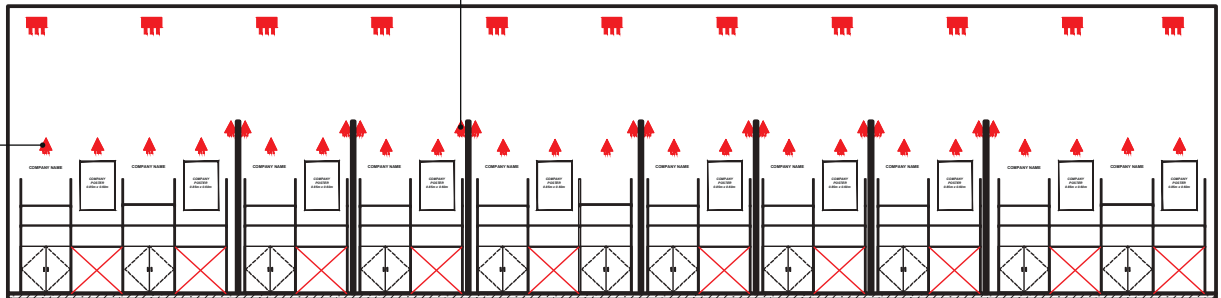

19 UNITS
50W WARM WHITE FLOOD LIGHT

35 UNITS
20W WARM WHITE SPOTLIGHT

50W WARM WHITE FLOOD LIGHT @ Typical Elevation Level - 6.00m

50W WARM WHITE FLOOD LIGHT @ Typical Elevation Level - 4.80m

50W WARM WHITE FLOOD LIGHT @ Typical Elevation Level - 6.00m

50W WARM WHITE FLOOD LIGHT @ Typical Elevation Level - 4.80m

20W WARM WHITE SPOTLIGHT @ Typical Elevation Level - 3.00m

20W WARM WHITE SPOTLIGHT @ Typical Elevation Level - 2.70m

	PROJECT: GULFOOD 2023	CONTENT: DETAILS
	TITLE: PHILIPPINE PAVILION	DESIGNER: MIR
DATE: 12/30/2022	REVISION: 00	LOCATION: DUBAI WORLD TRADE CENTER
		SHEET NO: 19