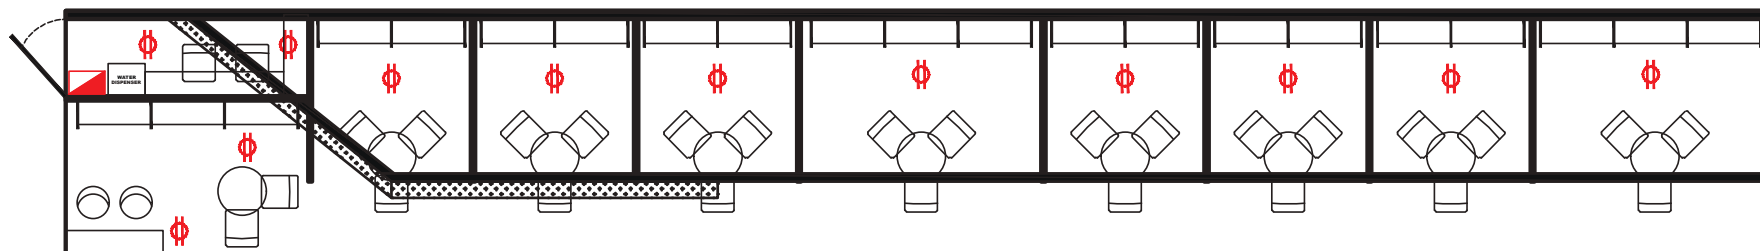

OUTLETS AND BREAKERS CLUSTER A & CLUSTER B

**NOTE: TABLES & CHAIR
ARE NOT SHOWN FOR CLARITY

 2 UNITS
CIRCUIT BREAKER - CONTRACTOR
TO PROVIDE RATING

 22 UNITS
3 GANG CONVENIENCE
OUTLET

CLUSTER A

CLUSTER B

 CDEM EXHIBITION AND DESIGN DIVISION	PROJECT:	GULFOOD 2023	CONTENT:	DETAILS	
	TITLE:	PHILIPPINE PAVILION	DESIGNER:	MIR	
DATE:	12/30/2022	REVISION:	00	LOCATION:	DUBAI WORLD TRADE CENTER
				SHEET NO.:	21

GLENN BAR STOOL (66cm) - 2 units

<https://www.ikea.com/ae/en/p/glenn-bar-stool-white-chrome-plated-60131734/#content>

GLENN

Bar stool, white/chrome-plated.
66 cm

Price incl. VAT
★★★★ (1)

or

tabby®

4 interest-free monthly payments.