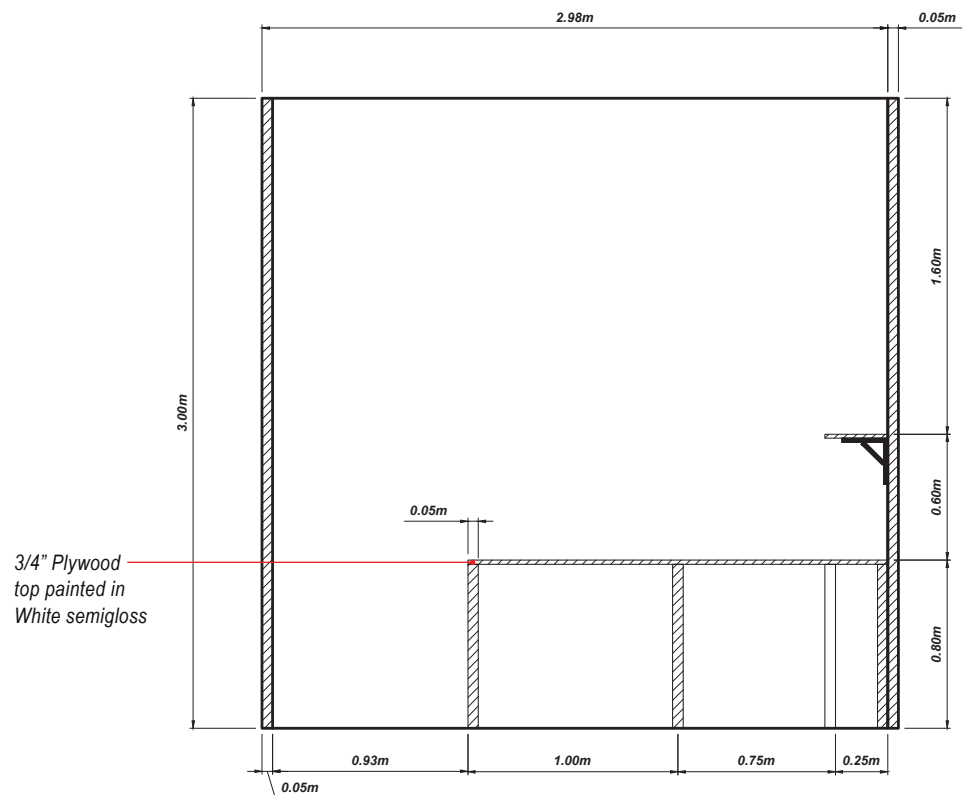

PROJECT:	GULFOOD 2023	CONTENT:	DETAILS			
	TITLE:	PHILIPPINE PAVILION	DESIGNER:	MIR			
DATE:	12/30/2022	REVISION:	00	LOCATION:	DUBAI WORLD TRADE CENTER	SHEET NO.:	18