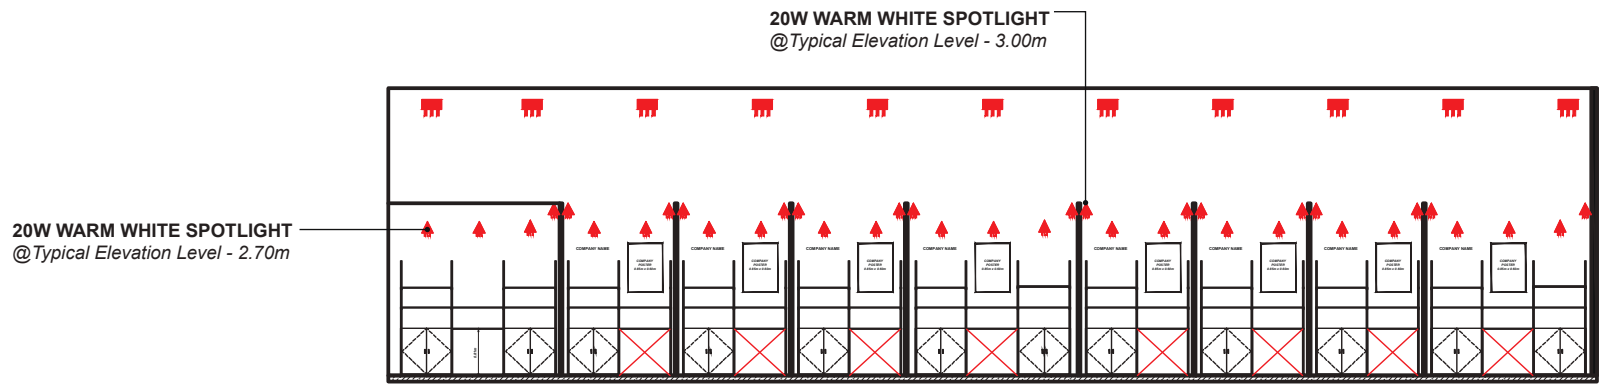

LIGHTING CLUSTER B

**NOTE: TABLES & CHAIR ARE NOT SHOWN FOR CLARITY

18 UNITS
50W WARM WHITE FLOOD LIGHT

38 UNITS
20W WARM WHITE SPOTLIGHT

1 UNIT
FLOURECENT LIGHT

	PROJECT:	GULFOOD 2023	CONTENT:	DETAILS	
	TITLE:	PHILIPPINE PAVILION	DESIGNER:	MIR	
DATE:	12/30/2022	REVISION:	00	LOCATION:	DUBAI WORLD TRADE CENTER
				SHEET NO.:	20